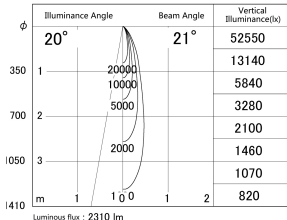

Item no. DD161-2020MW9030-FX-TL

Series Name: AMMA Φ80 series Lens type Fixed Antiglare (DD161-AG-FX)

■ Lighting Distribution Curve (cd/1000 lm)

Installation	Recessed mount
Type	High-efficiency antiglare type fixed downlight
Fixture wattage	21W
Beam angle	21deg
Color Temp.	3000K
CRI	Ra>90
Luminous	2308 lm
Body	Die-castaluminumalloy
Body finish	N/A
Trim finish	White
Reflector finish	Mirror
IP Rate	IP20
Light source	COB module
Input Voltage	AC220~240V
Dimming Type	Non-Dimmable
Certificate	CE,CCC
Cut Hole	80mm