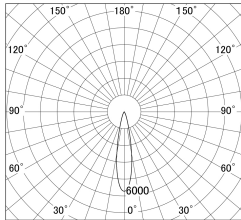

■ Lighting Distribution Curve (cd/1000 lm)