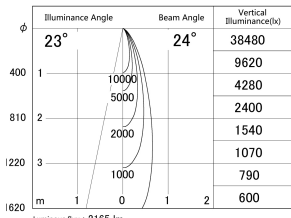

Item no. DD161-2025MW9030-FX-TL

Series Name: AMMA Φ80 series Lens type Fixed Antiglare (DD161-AG-FX)

■ Lighting Distribution Curve (cd/1000 lm)

Installation	Recessed mount
Type	High-efficiency antiglare type fixed downlight
Fixture wattage	21W
Beam angle	24deg
Color Temp.	3000K
CRI	Ra>90
Luminous	2166 lm
Body	Die-castaluminumalloy
Body finish	N/A
Trim finish	White
Reflector finish	Mirror
IP Rate	IP20
Light source	COB module
Input Voltage	AC220~240V
Dimming Type	Non-Dimmable
Certificate	CE,CCC
Cut Hole	80mm