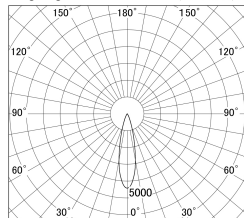

■ Lighting Distribution Curve (cd/1000 lm)