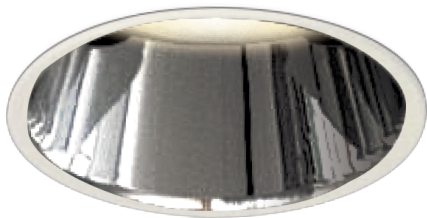

Item no. DD161-2025MW9030-FX-TL

Series Name: AMMA Φ80 series Lens type Fixed Antiglare (DD161-AG-FX)