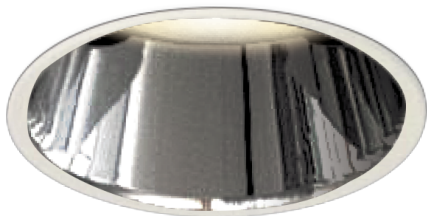

Item no. DD161-2035MW9030-FX-TL

Series Name: AMMA Φ80 series Lens type Fixed Antiglare (DD161-AG-FX)