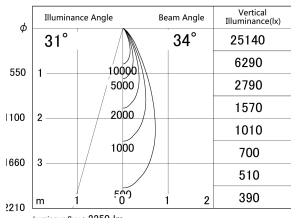

Item no. DD161-2035MW9030-FX-TL

Series Name: AMMA Φ80 series Lens type Fixed Antiglare (DD161-AG-FX)

■ Lighting Distribution Curve (cd/1000 lm)

Installation	Recessed mount
Type	High-efficiency antiglare type fixed downlight
Fixture wattage	21W
Beam angle	34deg
Color Temp.	3000K
CRI	Ra>90
Luminous	2252 lm
Body	Die-castaluminumalloy
Body finish	N/A
Trim finish	White
Reflector finish	Mirror
IP Rate	IP20
Light source	COB module
Input Voltage	AC220~240V
Dimming Type	Non-Dimmable
Certificate	CE,CCC
Cut Hole	80mm