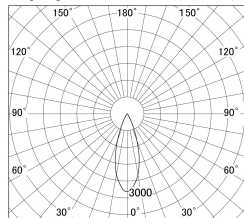

■ Lighting Distribution Curve (cd/1000 lm)