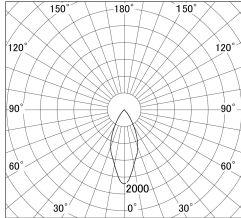

■ Lighting Distribution Curve (cd/1000 lm)