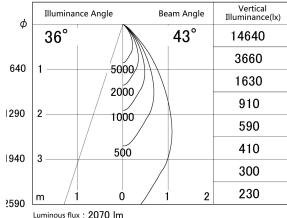

Item no. DD161-2045MW9030-FX-TL

Series Name: AMMA Φ80 series Lens type Fixed Antiglare (DD161-AG-FX)

■ Lighting Distribution Curve (cd/1000 lm)

Installation	Recessed mount
Type	High-efficiency antiglare type fixed downlight
Fixture wattage	21W
Beam angle	43deg
Color Temp.	3000K
CRI	Ra>90
Luminous	2068 lm
Body	Die-castaluminumalloy
Body finish	N/A
Trim finish	White
Reflector finish	Mirror
IP Rate	IP20
Light source	COB module
Input Voltage	AC220~240V
Dimming Type	Non-Dimmable
Certificate	CE,CCC
Cut Hole	80mm