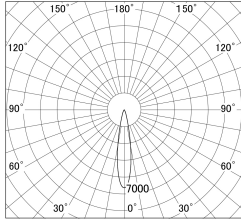

■ Lighting Distribution Curve (cd/1000 lm)