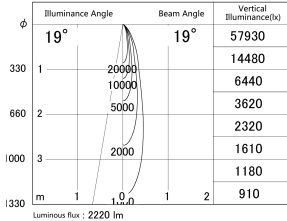

Item no. DD161-2520MW9030-FX-TL

Series Name: AMMA Φ80 series Lens type Fixed Antiglare (DD161-AG-FX)

■ Lighting Distribution Curve (cd/1000 lm)

Installation	Recessed mount
Type	High-efficiency antiglare type fixed downlight
Fixture wattage	24W
Beam angle	19deg
Color Temp.	3000K
CRI	Ra>90
Luminous	2220 lm
Body	Die-castaluminumalloy
Body finish	N/A
Trim finish	White
Reflector finish	Mirror
IP Rate	IP20
Light source	COB module
Input Voltage	AC220~240V
Dimming Type	Non-Dimmable
Certificate	CE,CCC
Cut Hole	80mm