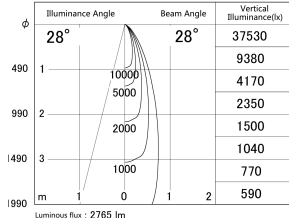

Item no. DD161-2525MW9030-FX-TL

Series Name: AMMA Φ80 series Lens type Fixed Antiglare (DD161-AG-FX)

■ Lighting Distribution Curve (cd/1000 lm)

Installation	Recessed mount
Type	High-efficiency antiglare type fixed downlight
Fixture wattage	24W
Beam angle	28deg
Color Temp.	3000K
CRI	Ra>90
Luminous	2765 lm
Body	Die-castaluminumalloy
Body finish	N/A
Trim finish	White
Reflector finish	Mirror
IP Rate	IP20
Light source	COB module
Input Voltage	AC220~240V
Dimming Type	Non-Dimmable
Certificate	CE,CCC
Cut Hole	80mm