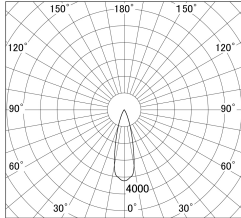

■ Lighting Distribution Curve (cd/1000 lm)