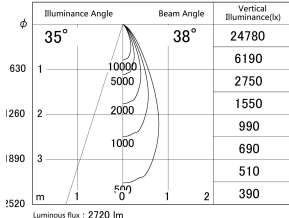

Item no. DD161-2540MW9030-FX-TL

Series Name: AMMA Φ80 series Lens type Fixed Antiglare (DD161-AG-FX)

■ Lighting Distribution Curve (cd/1000 lm)

Installation	Recessed mount
Type	High-efficiency antiglare type fixed downlight
Fixture wattage	24W
Beam angle	38deg
Color Temp.	3000K
CRI	Ra>90
Luminous	2721 lm
Body	Die-cast aluminum alloy
Body finish	N/A
Trim finish	White
Reflector finish	Mirror
IP Rate	IP20
Light source	COB module
Input Voltage	AC220~240V
Dimming Type	Non-Dimmable
Certificate	CE,CCC
Cut Hole	80mm