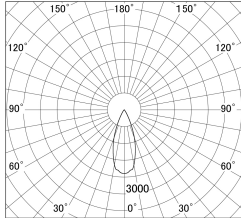

■ Lighting Distribution Curve (cd/1000 lm)