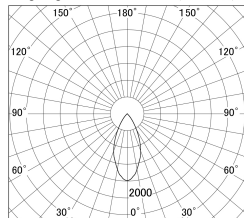

■ Lighting Distribution Curve (cd/1000 lm)