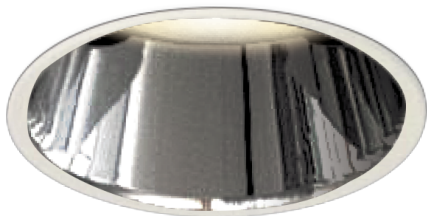

Item no. DD161-2545MW9030-FX-TL

Series Name: AMMA Φ80 series Lens type Fixed Antiglare (DD161-AG-FX)