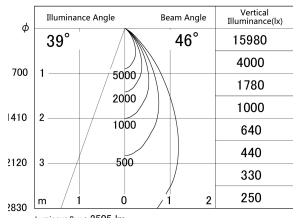

Item no. DD161-2545MW9030-FX-TL

Series Name: AMMA Φ80 series Lens type Fixed Antiglare (DD161-AG-FX)

■ Lighting Distribution Curve (cd/1000 lm)

Installation	Recessed mount
Type	High-efficiency antiglare type fixed downlight
Fixture wattage	24W
Beam angle	46deg
Color Temp.	3000K
CRI	Ra>90
Luminous	2506 lm
Body	Die-castaluminumalloy
Body finish	N/A
Trim finish	White
Reflector finish	Mirror
IP Rate	IP20
Light source	COB module
Input Voltage	AC220~240V
Dimming Type	Non-Dimmable
Certificate	CE,CCC
Cut Hole	80mm