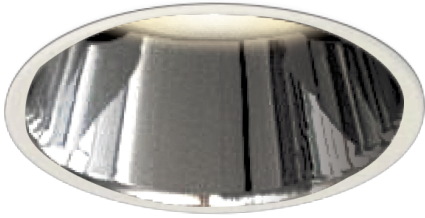

Item no. DD161-0515MW9035-FX-TL

Series Name: AMMA Φ80 series Lens type Fixed Antiglare (DD161-AG-FX)

■ Lighting Distribution Curve (cd/1000 lm)

■ Direct Horizontal Illuminance (lx)

Installation	Recessed mount
Type	High-efficiency antiglare type fixed downlight
Fixture wattage	5W
Beam angle	16deg
Color Temp.	3500K
CRI	Ra>90
Luminous	501 lm
Body	Die-castaluminumalloy
Body finish	N/A
Trim finish	White
Reflector finish	Mirror
IP Rate	IP20
Light source	COB module
Input Voltage	AC220~240V
Dimming Type	Non-Dimmable
Certificate	CE,CCC
Cut Hole	80mm