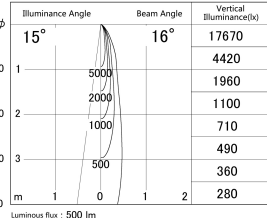

Item no. DD161-0515MW9035-FX-TL

Series Name: AMMA Φ80 series Lens type Fixed Antiglare (DD161-AG-FX)

■ Lighting Distribution Curve (cd/1000 lm)

■ Direct Horizontal Illuminance (lx)

Installation	Recessed mount
Type	High-efficiency antiglare type fixed downlight
Fixture wattage	5W
Beam angle	16deg
Color Temp.	3500K
CRI	Ra>90
Luminous	501 lm
Body	Die-castaluminumalloy
Body finish	N/A
Trim finish	White
Reflector finish	Mirror
IP Rate	IP20
Light source	COB module
Input Voltage	AC220~240V
Dimming Type	Non-Dimmable
Certificate	CE,CCC
Cut Hole	80mm