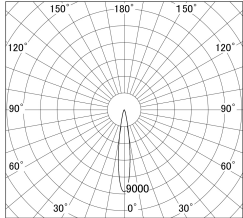

Item no. DD161-0515MW9035-FX-TL

Series Name: AMMA Φ80 series Lens type Fixed Antiglare (DD161-AG-FX)

■ Lighting Distribution Curve (cd/1000 lm)

■ Direct Horizontal Illuminance (lx)

Installation	Recessed mount
Type	High-efficiency antiglare type fixed downlight
Fixture wattage	5W
Beam angle	16deg
Color Temp.	3500K
CRI	Ra>90
Luminous	501 lm
Body	Die-castaluminumalloy
Body finish	N/A
Trim finish	White
Reflector finish	Mirror
IP Rate	IP20
Light source	COB module
Input Voltage	AC220~240V
Dimming Type	Non-Dimmable
Certificate	CE,CCC
Cut Hole	80mm