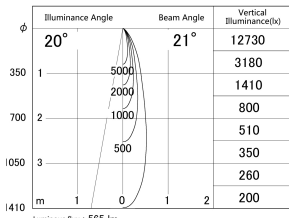

Item no. DD161-0520MW9035-FX-TL

Series Name: AMMA Φ80 series Lens type Fixed Antiglare (DD161-AG-FX)

■ Lighting Distribution Curve (cd/1000 lm)

Installation	Recessed mount
Type	High-efficiency antiglare type fixed downlight
Fixture wattage	5W
Beam angle	21deg
Color Temp.	3500K
CRI	Ra>90
Luminous	565 lm
Body	Die-castaluminumalloy
Body finish	N/A
Trim finish	White
Reflector finish	Mirror
IP Rate	IP20
Light source	COB module
Input Voltage	AC220~240V
Dimming Type	Non-Dimmable
Certificate	CE,CCC
Cut Hole	80mm