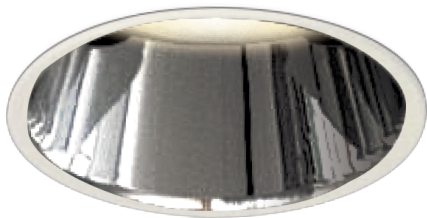

Item no. DD161-0520MW9035-FX-TL

Series Name: AMMA Φ80 series Lens type Fixed Antiglare (DD161-AG-FX)