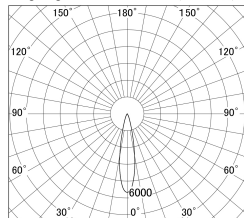

■ Lighting Distribution Curve (cd/1000 lm)