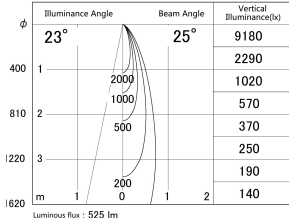

Item no. DD161-0525MW9035-FX-TL

Series Name: AMMA Φ80 series Lens type Fixed Antiglare (DD161-AG-FX)

■ Lighting Distribution Curve (cd/1000 lm)

■ Direct Horizontal Illuminance (lx)

|                  |  |
|------------------|--|
| Installation     | Recessed mount                                 |
| Type             | High-efficiency antiglare type fixed downlight |
| Fixture wattage  | 5W   |
| Beam angle       | 25deg  |
| Color Temp.      | 3500K  |
| CRI              | Ra>90  |
| Luminous         | 526 lm   |
| Body             | Die-cast aluminum alloy                        |
| Body finish      | N/A  |
| Trim finish      | White  |
| Reflector finish | Mirror   |
| IP Rate          | IP20   |
| Light source     | COB module                                     |
| Input Voltage    | AC220~240V                                     |
| Dimming Type     | Non-Dimmable                                   |
| Certificate      | CE,CCC   |
| Cut Hole         | 80mm   |