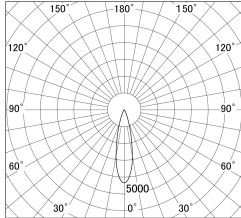

Item no. DD161-0525MW9035-FX-TL

Series Name: AMMA Φ80 series Lens type Fixed Antiglare (DD161-AG-FX)

■ Lighting Distribution Curve (cd/1000 lm)

■ Direct Horizontal Illuminance (lx)

|                  |  |
|------------------|--|
| Installation     | Recessed mount                                 |
| Type             | High-efficiency antiglare type fixed downlight |
| Fixture wattage  | 5W   |
| Beam angle       | 25deg  |
| Color Temp.      | 3500K  |
| CRI              | Ra>90  |
| Luminous         | 526 lm   |
| Body             | Die-cast aluminum alloy                        |
| Body finish      | N/A  |
| Trim finish      | White  |
| Reflector finish | Mirror   |
| IP Rate          | IP20   |
| Light source     | COB module                                     |
| Input Voltage    | AC220~240V                                     |
| Dimming Type     | Non-Dimmable                                   |
| Certificate      | CE,CCC   |
| Cut Hole         | 80mm   |