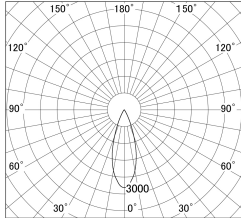

■ Lighting Distribution Curve (cd/1000 lm)