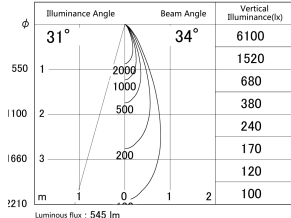

Item no. DD161-0535MW9035-FX-TL

Series Name: AMMA Φ80 series Lens type Fixed Antiglare (DD161-AG-FX)

■ Lighting Distribution Curve (cd/1000 lm)

Installation	Recessed mount
Type	High-efficiency antiglare type fixed downlight
Fixture wattage	5W
Beam angle	34deg
Color Temp.	3500K
CRI	Ra>90
Luminous	547 lm
Body	Die-castaluminumalloy
Body finish	N/A
Trim finish	White
Reflector finish	Mirror
IP Rate	IP20
Light source	COB module
Input Voltage	AC220~240V
Dimming Type	Non-Dimmable
Certificate	CE,CCC
Cut Hole	80mm