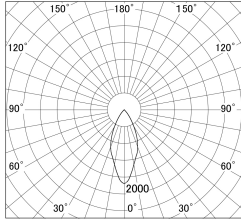

■ Lighting Distribution Curve (cd/1000 lm)