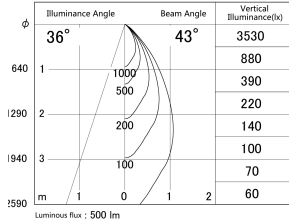

Item no. DD161-0545MW9035-FX-TL

Series Name: AMMA Φ80 series Lens type Fixed Antiglare (DD161-AG-FX)

■ Lighting Distribution Curve (cd/1000 lm)

Installation	Recessed mount
Type	High-efficiency antiglare type fixed downlight
Fixture wattage	5W
Beam angle	43deg
Color Temp.	3500K
CRI	Ra>90
Luminous	502 lm
Body	Die-castaluminumalloy
Body finish	N/A
Trim finish	White
Reflector finish	Mirror
IP Rate	IP20
Light source	COB module
Input Voltage	AC220~240V
Dimming Type	Non-Dimmable
Certificate	CE,CCC
Cut Hole	80mm