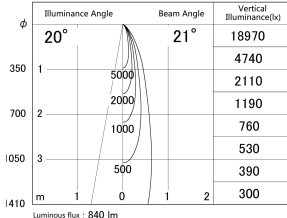

Item no. DD161-0820MW9035-FX-TL

Series Name: AMMA Φ80 series Lens type Fixed Antiglare (DD161-AG-FX)

■ Lighting Distribution Curve (cd/1000 lm)

Installation	Recessed mount
Type	High-efficiency antiglare type fixed downlight
Fixture wattage	7.5W
Beam angle	21deg
Color Temp.	3500K
CRI	Ra>90
Luminous	842 lm
Body	Die-cast aluminum alloy
Body finish	N/A
Trim finish	White
Reflector finish	Mirror
IP Rate	IP20
Light source	COB module
Input Voltage	AC220~240V
Dimming Type	Non-Dimmable
Certificate	CE,CCC
Cut Hole	80mm