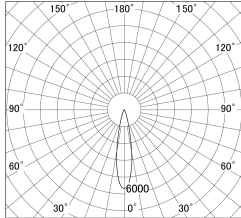

■ Lighting Distribution Curve (cd/1000 lm)