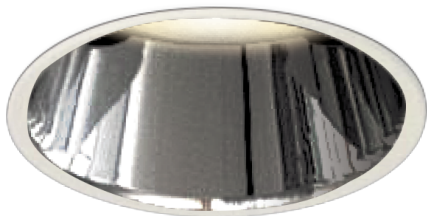

Item no. DD161-0825MW9035-FX-TL

Series Name: AMMA Φ80 series Lens type Fixed Antiglare (DD161-AG-FX)

■ Lighting Distribution Curve (cd/1000 lm)

■ Direct Horizontal Illuminance (lx)

Installation	Recessed mount
Type	High-efficiency antiglare type fixed downlight
Fixture wattage	7.5W
Beam angle	25deg
Color Temp.	3500K
CRI	Ra>90
Luminous	783 lm
Body	Die-castaluminumalloy
Body finish	N/A
Trim finish	White
Reflector finish	Mirror
IP Rate	IP20
Light source	COB module
Input Voltage	AC220~240V
Dimming Type	Non-Dimmable
Certificate	CE,CCC
Cut Hole	80mm