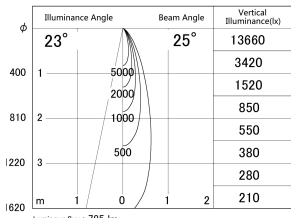

Item no. DD161-0825MW9035-FX-TL

Series Name: AMMA Φ80 series Lens type Fixed Antiglare (DD161-AG-FX)

■ Lighting Distribution Curve (cd/1000 lm)

■ Direct Horizontal Illuminance (lx)

Installation	Recessed mount
Type	High-efficiency antiglare type fixed downlight
Fixture wattage	7.5W
Beam angle	25deg
Color Temp.	3500K
CRI	Ra>90
Luminous	783 lm
Body	Die-castaluminumalloy
Body finish	N/A
Trim finish	White
Reflector finish	Mirror
IP Rate	IP20
Light source	COB module
Input Voltage	AC220~240V
Dimming Type	Non-Dimmable
Certificate	CE,CCC
Cut Hole	80mm