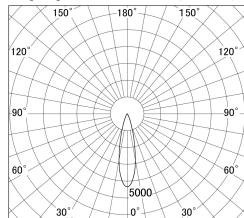

Item no. DD161-0825MW9035-FX-TL

Series Name: AMMA Φ80 series Lens type Fixed Antiglare (DD161-AG-FX)

■ Lighting Distribution Curve (cd/1000 lm)

■ Direct Horizontal Illuminance (lx)

Installation	Recessed mount
Type	High-efficiency antiglare type fixed downlight
Fixture wattage	7.5W
Beam angle	25deg
Color Temp.	3500K
CRI	Ra>90
Luminous	783 lm
Body	Die-castaluminumalloy
Body finish	N/A
Trim finish	White
Reflector finish	Mirror
IP Rate	IP20
Light source	COB module
Input Voltage	AC220~240V
Dimming Type	Non-Dimmable
Certificate	CE,CCC
Cut Hole	80mm