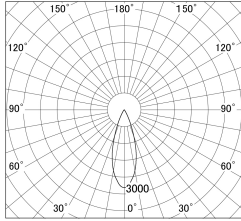

■ Lighting Distribution Curve (cd/1000 lm)