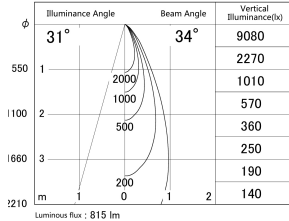

Item no. DD161-0835MW9035-FX-TL

Series Name: AMMA Φ80 series Lens type Fixed Antiglare (DD161-AG-FX)

■ Lighting Distribution Curve (cd/1000 lm)

Installation	Recessed mount
Type	High-efficiency antiglare type fixed downlight
Fixture wattage	7.5W
Beam angle	34deg
Color Temp.	3500K
CRI	Ra>90
Luminous	815 lm
Body	Die-castaluminumalloy
Body finish	N/A
Trim finish	White
Reflector finish	Mirror
IP Rate	IP20
Light source	COB module
Input Voltage	AC220~240V
Dimming Type	Non-Dimmable
Certificate	CE,CCC
Cut Hole	80mm