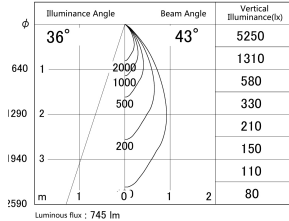

Item no. DD161-0845MW9035-FX-TL

Series Name: AMMA Φ80 series Lens type Fixed Antiglare (DD161-AG-FX)

■ Lighting Distribution Curve (cd/1000 lm)

Installation	Recessed mount
Type	High-efficiency antiglare type fixed downlight
Fixture wattage	7.5W
Beam angle	43deg
Color Temp.	3500K
CRI	Ra>90
Luminous	747 lm
Body	Die-castaluminumalloy
Body finish	N/A
Trim finish	White
Reflector finish	Mirror
IP Rate	IP20
Light source	COB module
Input Voltage	AC220~240V
Dimming Type	Non-Dimmable
Certificate	CE,CCC
Cut Hole	80mm