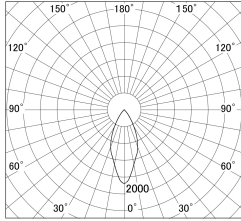

■ Lighting Distribution Curve (cd/1000 lm)