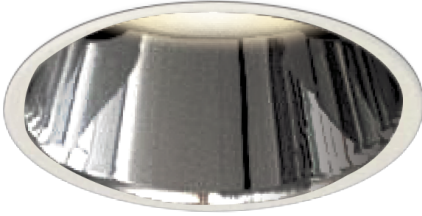

Item no. DD161-0845MW9035-FX-TL

Series Name: AMMA Φ80 series Lens type Fixed Antiglare (DD161-AG-FX)