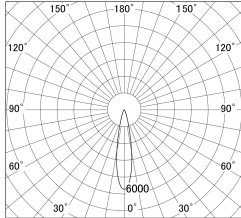

Item no. DD161-1020MW9035-FX-TL

Series Name: AMMA Φ80 series Lens type Fixed Antiglare (DD161-AG-FX)

■ Lighting Distribution Curve (cd/1000 lm)

■ Direct Horizontal Illuminance (lx)

Installation	Recessed mount
Type	High-efficiency antiglare type fixed downlight
Fixture wattage	10.5W
Beam angle	21deg
Color Temp.	3500K
CRI	Ra>90
Luminous	1187 lm
Body	Die-castaluminum alloy
Body finish	N/A
Trim finish	White
Reflector finish	Mirror
IP Rate	IP20
Light source	COB module
Input Voltage	AC220~240V
Dimming Type	Non-Dimmable
Certificate	CE,CCC
Cut Hole	80mm