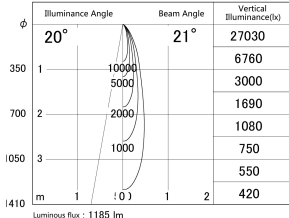

Item no. DD161-1020MW9035-FX-TL

Series Name: AMMA Φ80 series Lens type Fixed Antiglare (DD161-AG-FX)

■ Lighting Distribution Curve (cd/1000 lm)

■ Direct Horizontal Illuminance (lx)

Installation	Recessed mount
Type	High-efficiency antiglare type fixed downlight
Fixture wattage	10.5W
Beam angle	21deg
Color Temp.	3500K
CRI	Ra>90
Luminous	1187 lm
Body	Die-castaluminum alloy
Body finish	N/A
Trim finish	White
Reflector finish	Mirror
IP Rate	IP20
Light source	COB module
Input Voltage	AC220~240V
Dimming Type	Non-Dimmable
Certificate	CE,CCC
Cut Hole	80mm