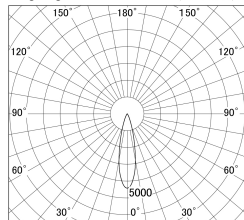

■ Lighting Distribution Curve (cd/1000 lm)