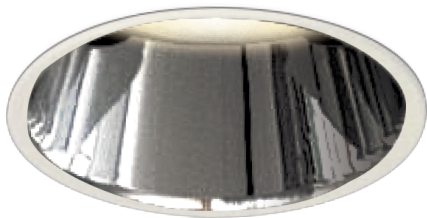

Item no. DD161-1025MW9035-FX-TL

Series Name: AMMA Φ80 series Lens type Fixed Antiglare (DD161-AG-FX)