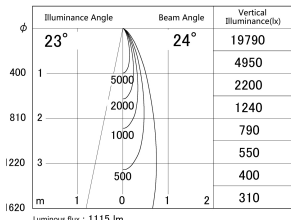

Item no. DD161-1025MW9035-FX-TL

Series Name: AMMA Φ80 series Lens type Fixed Antiglare (DD161-AG-FX)

■ Lighting Distribution Curve (cd/1000 lm)

Installation	Recessed mount
Type	High-efficiency antiglare type fixed downlight
Fixture wattage	10.5W
Beam angle	24deg
Color Temp.	3500K
CRI	Ra>90
Luminous	1114 lm
Body	Die-cast aluminum alloy
Body finish	N/A
Trim finish	White
Reflector finish	Mirror
IP Rate	IP20
Light source	COB module
Input Voltage	AC220~240V
Dimming Type	Non-Dimmable
Certificate	CE,CCC
Cut Hole	80mm