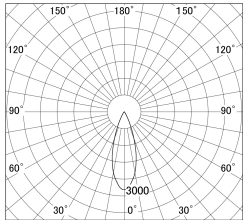

Item no. DD161-1035MW9035-FX-TL

Series Name: AMMA Φ80 series Lens type Fixed Antiglare (DD161-AG-FX)

■ Lighting Distribution Curve (cd/1000 lm)

■ Direct Horizontal Illuminance (lx)

Installation	Recessed mount
Type	High-efficiency antiglare type fixed downlight
Fixture wattage	10.5W
Beam angle	34deg
Color Temp.	3500K
CRI	Ra>90
Luminous	1158 lm
Body	Die-castaluminumalloy
Body finish	N/A
Trim finish	White
Reflector finish	Mirror
IP Rate	IP20
Light source	COB module
Input Voltage	AC220~240V
Dimming Type	Non-Dimmable
Certificate	CE,CCC
Cut Hole	80mm