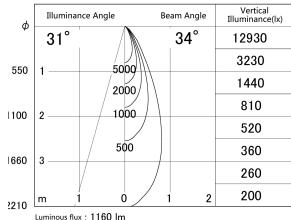

Item no. DD161-1035MW9035-FX-TL

Series Name: AMMA Φ80 series Lens type Fixed Antiglare (DD161-AG-FX)

■ Lighting Distribution Curve (cd/1000 lm)

■ Direct Horizontal Illuminance (lx)

Installation	Recessed mount
Type	High-efficiency antiglare type fixed downlight
Fixture wattage	10.5W
Beam angle	34deg
Color Temp.	3500K
CRI	Ra>90
Luminous	1158 lm
Body	Die-castaluminumalloy
Body finish	N/A
Trim finish	White
Reflector finish	Mirror
IP Rate	IP20
Light source	COB module
Input Voltage	AC220~240V
Dimming Type	Non-Dimmable
Certificate	CE,CCC
Cut Hole	80mm