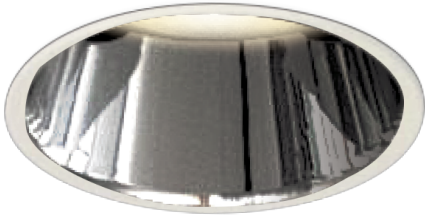

Item no. DD161-1035MW9035-FX-TL

Series Name: AMMA Φ80 series Lens type Fixed Antiglare (DD161-AG-FX)

■ Lighting Distribution Curve (cd/1000 lm)

■ Direct Horizontal Illuminance (lx)

Installation	Recessed mount
Type	High-efficiency antiglare type fixed downlight
Fixture wattage	10.5W
Beam angle	34deg
Color Temp.	3500K
CRI	Ra>90
Luminous	1158 lm
Body	Die-castaluminumalloy
Body finish	N/A
Trim finish	White
Reflector finish	Mirror
IP Rate	IP20
Light source	COB module
Input Voltage	AC220~240V
Dimming Type	Non-Dimmable
Certificate	CE,CCC
Cut Hole	80mm