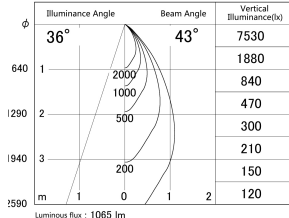

Item no. DD161-1045MW9035-FX-TL

Series Name: AMMA Φ80 series Lens type Fixed Antiglare (DD161-AG-FX)

■ Lighting Distribution Curve (cd/1000 lm)

Installation	Recessed mount
Type	High-efficiency antiglare type fixed downlight
Fixture wattage	10.5W
Beam angle	43deg
Color Temp.	3500K
CRI	Ra>90
Luminous	1063 lm
Body	Die-castaluminumalloy
Body finish	N/A
Trim finish	White
Reflector finish	Mirror
IP Rate	IP20
Light source	COB module
Input Voltage	AC220~240V
Dimming Type	Non-Dimmable
Certificate	CE,CCC
Cut Hole	80mm