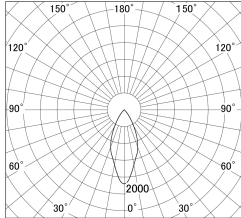

■ Lighting Distribution Curve (cd/1000 lm)