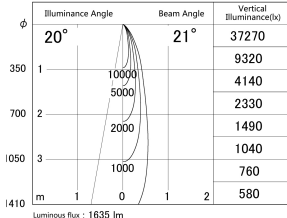

Item no. DD161-1520MW9035-FX-TL

Series Name: AMMA Φ80 series Lens type Fixed Antiglare (DD161-AG-FX)

■ Lighting Distribution Curve (cd/1000 lm)

Installation	Recessed mount
Type	High-efficiency antiglare type fixed downlight
Fixture wattage	14W
Beam angle	21deg
Color Temp.	3500K
CRI	Ra>90
Luminous	1637 lm
Body	Die-castaluminumalloy
Body finish	N/A
Trim finish	White
Reflector finish	Mirror
IP Rate	IP20
Light source	COB module
Input Voltage	AC220~240V
Dimming Type	Non-Dimmable
Certificate	CE,CCC
Cut Hole	80mm