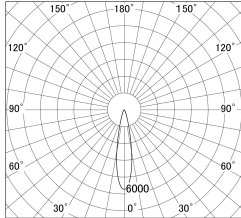

■ Lighting Distribution Curve (cd/1000 lm)