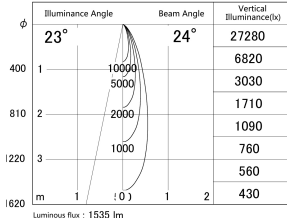

Item no. DD161-1525MW9035-FX-TL

Series Name: AMMA Φ80 series Lens type Fixed Antiglare (DD161-AG-FX)

■ Lighting Distribution Curve (cd/1000 lm)

Installation	Recessed mount
Type	High-efficiency antiglare type fixed downlight
Fixture wattage	14W
Beam angle	24deg
Color Temp.	3500K
CRI	Ra>90
Luminous	1536 lm
Body	Die-castaluminumalloy
Body finish	N/A
Trim finish	White
Reflector finish	Mirror
IP Rate	IP20
Light source	COB module
Input Voltage	AC220~240V
Dimming Type	Non-Dimmable
Certificate	CE,CCC
Cut Hole	80mm