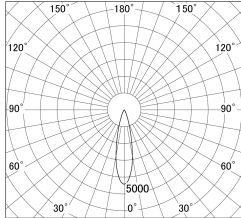

■ Lighting Distribution Curve (cd/1000 lm)