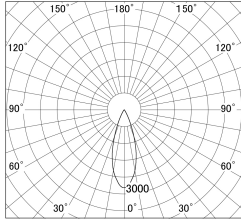

Item no. DD161-1535MW9035-FX-TL

Series Name: AMMA Φ80 series Lens type Fixed Antiglare (DD161-AG-FX)

■ Lighting Distribution Curve (cd/1000 lm)

■ Direct Horizontal Illuminance (lx)

Installation	Recessed mount
Type	High-efficiency antiglare type fixed downlight
Fixture wattage	14W
Beam angle	34deg
Color Temp.	3500K
CRI	Ra>90
Luminous	1597 lm
Body	Die-castaluminumalloy
Body finish	N/A
Trim finish	White
Reflector finish	Mirror
IP Rate	IP20
Light source	COB module
Input Voltage	AC220~240V
Dimming Type	Non-Dimmable
Certificate	CE,CCC
Cut Hole	80mm