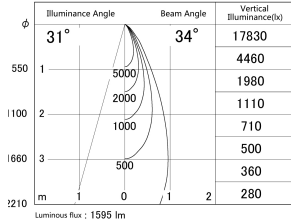

Item no. DD161-1535MW9035-FX-TL

Series Name: AMMA Φ80 series Lens type Fixed Antiglare (DD161-AG-FX)

■ Lighting Distribution Curve (cd/1000 lm)

■ Direct Horizontal Illuminance (lx)

Installation	Recessed mount
Type	High-efficiency antiglare type fixed downlight
Fixture wattage	14W
Beam angle	34deg
Color Temp.	3500K
CRI	Ra>90
Luminous	1597 lm
Body	Die-castaluminumalloy
Body finish	N/A
Trim finish	White
Reflector finish	Mirror
IP Rate	IP20
Light source	COB module
Input Voltage	AC220~240V
Dimming Type	Non-Dimmable
Certificate	CE,CCC
Cut Hole	80mm