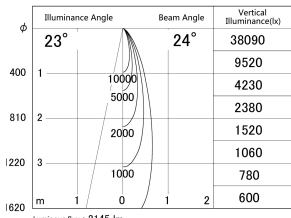

Item no. DD161-2025MW9035-FX-TL

Series Name: AMMA Φ80 series Lens type Fixed Antiglare (DD161-AG-FX)

■ Lighting Distribution Curve (cd/1000 lm)

Installation	Recessed mount
Type	High-efficiency antiglare type fixed downlight
Fixture wattage	21W
Beam angle	24deg
Color Temp.	3500K
CRI	Ra>90
Luminous	2144 lm
Body	Die-castaluminumalloy
Body finish	N/A
Trim finish	White
Reflector finish	Mirror
IP Rate	IP20
Light source	COB module
Input Voltage	AC220~240V
Dimming Type	Non-Dimmable
Certificate	CE,CCC
Cut Hole	80mm