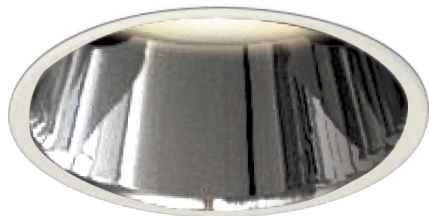

Item no. DD161-2025MW9035-FX-TL

Series Name: AMMA Φ80 series Lens type Fixed Antiglare (DD161-AG-FX)