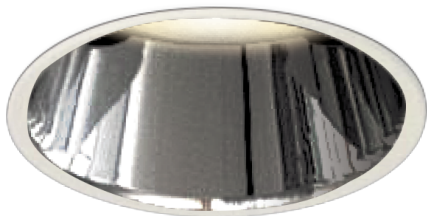

Item no. DD161-2035MW9035-FX-TL

Series Name: AMMA Φ80 series Lens type Fixed Antiglare (DD161-AG-FX)