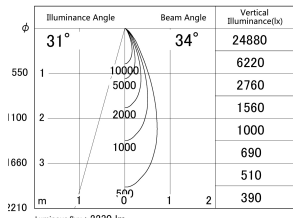

Item no. DD161-2035MW9035-FX-TL

Series Name: AMMA Φ80 series Lens type Fixed Antiglare (DD161-AG-FX)

■ Lighting Distribution Curve (cd/1000 lm)

Installation	Recessed mount
Type	High-efficiency antiglare type fixed downlight
Fixture wattage	21W
Beam angle	34deg
Color Temp.	3500K
CRI	Ra>90
Luminous	2229 lm
Body	Die-castaluminumalloy
Body finish	N/A
Trim finish	White
Reflector finish	Mirror
IP Rate	IP20
Light source	COB module
Input Voltage	AC220~240V
Dimming Type	Non-Dimmable
Certificate	CE,CCC
Cut Hole	80mm