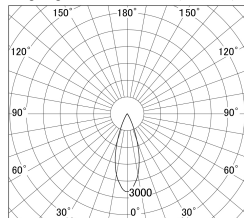

■ Lighting Distribution Curve (cd/1000 lm)