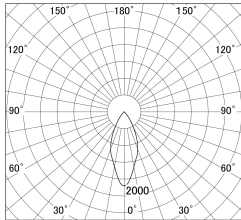

■ Lighting Distribution Curve (cd/1000 lm)