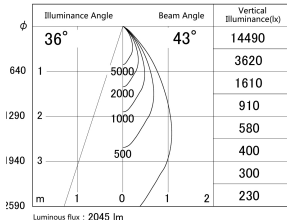

Item no. DD161-2045MW9035-FX-TL

Series Name: AMMA Φ80 series Lens type Fixed Antiglare (DD161-AG-FX)

■ Lighting Distribution Curve (cd/1000 lm)

Installation	Recessed mount
Type	High-efficiency antiglare type fixed downlight
Fixture wattage	21W
Beam angle	43deg
Color Temp.	3500K
CRI	Ra>90
Luminous	2047 lm
Body	Die-castaluminumalloy
Body finish	N/A
Trim finish	White
Reflector finish	Mirror
IP Rate	IP20
Light source	COB module
Input Voltage	AC220~240V
Dimming Type	Non-Dimmable
Certificate	CE,CCC
Cut Hole	80mm