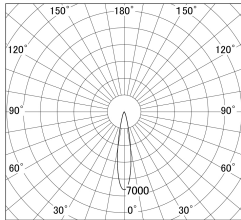

■ Lighting Distribution Curve (cd/1000 lm)