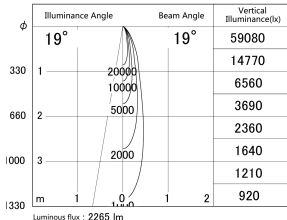

Item no. DD161-2520MW9035-FX-TL

Series Name: AMMA Φ80 series Lens type Fixed Antiglare (DD161-AG-FX)

■ Lighting Distribution Curve (cd/1000 lm)

Installation	Recessed mount
Type	High-efficiency antiglare type fixed downlight
Fixture wattage	24W
Beam angle	19deg
Color Temp.	3500K
CRI	Ra>90
Luminous	2264 lm
Body	Die-castaluminumalloy
Body finish	N/A
Trim finish	White
Reflector finish	Mirror
IP Rate	IP20
Light source	COB module
Input Voltage	AC220~240V
Dimming Type	Non-Dimmable
Certificate	CE,CCC
Cut Hole	80mm