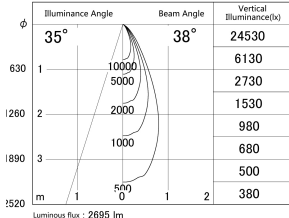

Item no. DD161-2540MW9035-FX-TL

Series Name: AMMA Φ80 series Lens type Fixed Antiglare (DD161-AG-FX)

■ Lighting Distribution Curve (cd/1000 lm)

Installation	Recessed mount
Type	High-efficiency antiglare type fixed downlight
Fixture wattage	24W
Beam angle	38deg
Color Temp.	3500K
CRI	Ra>90
Luminous	2694 lm
Body	Die-castaluminumalloy
Body finish	N/A
Trim finish	White
Reflector finish	Mirror
IP Rate	IP20
Light source	COB module
Input Voltage	AC220~240V
Dimming Type	Non-Dimmable
Certificate	CE,CCC
Cut Hole	80mm