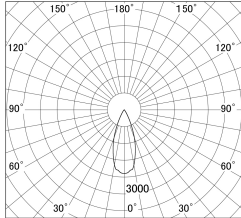

■ Lighting Distribution Curve (cd/1000 lm)