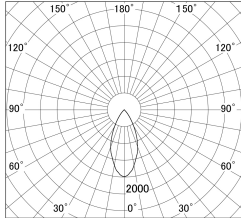

■ Lighting Distribution Curve (cd/1000 lm)