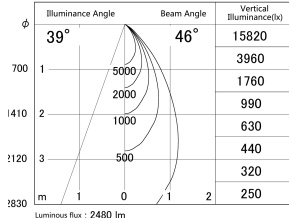

Item no. DD161-2545MW9035-FX-TL

Series Name: AMMA Φ80 series Lens type Fixed Antiglare (DD161-AG-FX)

■ Lighting Distribution Curve (cd/1000 lm)

Installation	Recessed mount
Type	High-efficiency antiglare type fixed downlight
Fixture wattage	24W
Beam angle	46deg
Color Temp.	3500K
CRI	Ra>90
Luminous	2481 lm
Body	Die-castaluminumalloy
Body finish	N/A
Trim finish	White
Reflector finish	Mirror
IP Rate	IP20
Light source	COB module
Input Voltage	AC220~240V
Dimming Type	Non-Dimmable
Certificate	CE,CCC
Cut Hole	80mm