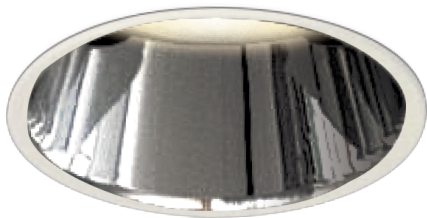

Item no. DD161-0515MW9040-FX-TL

Series Name: AMMA Φ80 series Lens type Fixed Antiglare (DD161-AG-FX)