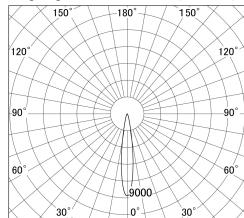

■ Lighting Distribution Curve (cd/1000 lm)