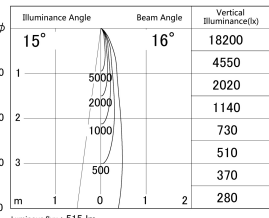

Item no. DD161-0515MW9040-FX-TL

Series Name: AMMA Φ80 series Lens type Fixed Antiglare (DD161-AG-FX)

■ Lighting Distribution Curve (cd/1000 lm)

Installation	Recessed mount
Type	High-efficiency antiglare type fixed downlight
Fixture wattage	5W
Beam angle	16deg
Color Temp.	4000K
CRI	Ra>90
Luminous	516 lm
Body	Die-castaluminumalloy
Body finish	N/A
Trim finish	White
Reflector finish	Mirror
IP Rate	IP20
Light source	COB module
Input Voltage	AC220~240V
Dimming Type	Non-Dimmable
Certificate	CE,CCC
Cut Hole	80mm