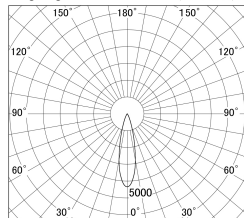

■ Lighting Distribution Curve (cd/1000 lm)