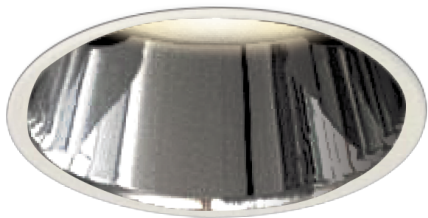

Item no. DD161-0525MW9040-FX-TL

Series Name: AMMA Φ80 series Lens type Fixed Antiglare (DD161-AG-FX)