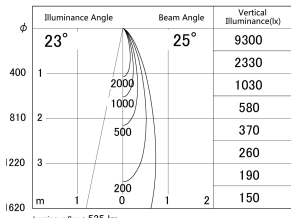

Item no. DD161-0525MW9040-FX-TL

Series Name: AMMA Φ80 series Lens type Fixed Antiglare (DD161-AG-FX)

■ Lighting Distribution Curve (cd/1000 lm)

Installation	Recessed mount
Type	High-efficiency antiglare type fixed downlight
Fixture wattage	5W
Beam angle	25deg
Color Temp.	4000K
CRI	Ra>90
Luminous	533 lm
Body	Die-cast aluminum alloy
Body finish	N/A
Trim finish	White
Reflector finish	Mirror
IP Rate	IP20
Light source	COB module
Input Voltage	AC220~240V
Dimming Type	Non-Dimmable
Certificate	CE,CCC
Cut Hole	80mm