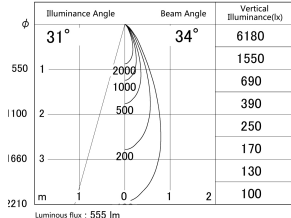

Item no. DD161-0535MW9040-FX-TL

Series Name: AMMA Φ80 series Lens type Fixed Antiglare (DD161-AG-FX)

■ Lighting Distribution Curve (cd/1000 lm)

Installation	Recessed mount
Type	High-efficiency antiglare type fixed downlight
Fixture wattage	5W
Beam angle	34deg
Color Temp.	4000K
CRI	Ra>90
Luminous	555 lm
Body	Die-castaluminumalloy
Body finish	N/A
Trim finish	White
Reflector finish	Mirror
IP Rate	IP20
Light source	COB module
Input Voltage	AC220~240V
Dimming Type	Non-Dimmable
Certificate	CE,CCC
Cut Hole	80mm