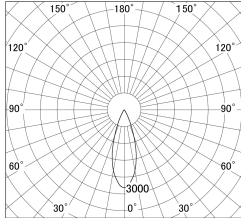

■ Lighting Distribution Curve (cd/1000 lm)