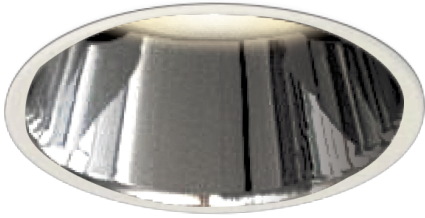

Item no. DD161-0535MW9040-FX-TL

Series Name: AMMA Φ80 series Lens type Fixed Antiglare (DD161-AG-FX)