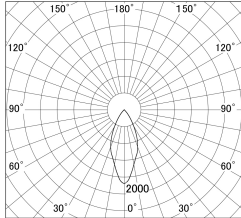

■ Lighting Distribution Curve (cd/1000 lm)