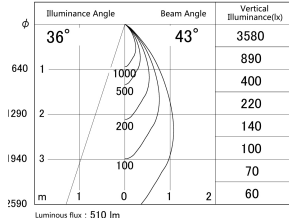

Item no. DD161-0545MW9040-FX-TL

Series Name: AMMA Φ80 series Lens type Fixed Antiglare (DD161-AG-FX)

■ Lighting Distribution Curve (cd/1000 lm)

Installation	Recessed mount
Type	High-efficiency antiglare type fixed downlight
Fixture wattage	5W
Beam angle	43deg
Color Temp.	4000K
CRI	Ra>90
Luminous	509 lm
Body	Die-castaluminumalloy
Body finish	N/A
Trim finish	White
Reflector finish	Mirror
IP Rate	IP20
Light source	COB module
Input Voltage	AC220~240V
Dimming Type	Non-Dimmable
Certificate	CE,CCC
Cut Hole	80mm