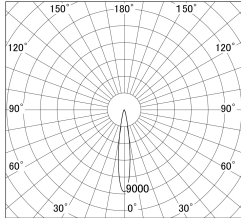

Item no. DD161-0815MW9040-FX-TL

Series Name: AMMA Φ80 series Lens type Fixed Antiglare (DD161-AG-FX)

■ Lighting Distribution Curve (cd/1000 lm)

■ Direct Horizontal Illuminance (lx)

Installation	Recessed mount
Type	High-efficiency antiglare type fixed downlight
Fixture wattage	7.5W
Beam angle	16deg
Color Temp.	4000K
CRI	Ra>90
Luminous	754 lm
Body	Die-castaluminumalloy
Body finish	N/A
Trim finish	White
Reflector finish	Mirror
IP Rate	IP20
Light source	COB module
Input Voltage	AC220~240V
Dimming Type	Non-Dimmable
Certificate	CE,CCC
Cut Hole	80mm