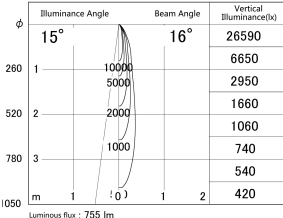

Item no. DD161-0815MW9040-FX-TL

Series Name: AMMA Φ80 series Lens type Fixed Antiglare (DD161-AG-FX)

■ Lighting Distribution Curve (cd/1000 lm)

■ Direct Horizontal Illuminance (lx)

Installation	Recessed mount
Type	High-efficiency antiglare type fixed downlight
Fixture wattage	7.5W
Beam angle	16deg
Color Temp.	4000K
CRI	Ra>90
Luminous	754 lm
Body	Die-castaluminumalloy
Body finish	N/A
Trim finish	White
Reflector finish	Mirror
IP Rate	IP20
Light source	COB module
Input Voltage	AC220~240V
Dimming Type	Non-Dimmable
Certificate	CE,CCC
Cut Hole	80mm