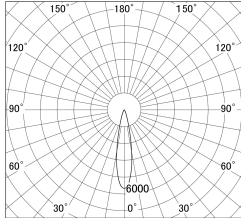

■ Lighting Distribution Curve (cd/1000 lm)