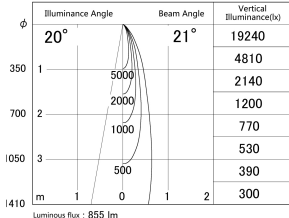

Item no. DD161-0820MW9040-FX-TL

Series Name: AMMA Φ80 series Lens type Fixed Antiglare (DD161-AG-FX)

■ Lighting Distribution Curve (cd/1000 lm)

Installation	Recessed mount
Type	High-efficiency antiglare type fixed downlight
Fixture wattage	7.5W
Beam angle	21deg
Color Temp.	4000K
CRI	Ra>90
Luminous	854 lm
Body	Die-cast aluminum alloy
Body finish	N/A
Trim finish	White
Reflector finish	Mirror
IP Rate	IP20
Light source	COB module
Input Voltage	AC220~240V
Dimming Type	Non-Dimmable
Certificate	CE,CCC
Cut Hole	80mm