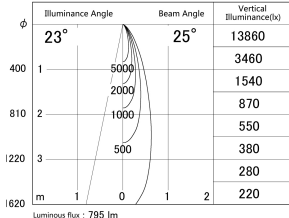

Item no. DD161-0825MW9040-FX-TL

Series Name: AMMA Φ80 series Lens type Fixed Antiglare (DD161-AG-FX)

■ Lighting Distribution Curve (cd/1000 lm)

■ Direct Horizontal Illuminance (lx)

Installation	Recessed mount
Type	High-efficiency antiglare type fixed downlight
Fixture wattage	7.5W
Beam angle	25deg
Color Temp.	4000K
CRI	Ra>90
Luminous	794 lm
Body	Die-cast aluminum alloy
Body finish	N/A
Trim finish	White
Reflector finish	Mirror
IP Rate	IP20
Light source	COB module
Input Voltage	AC220~240V
Dimming Type	Non-Dimmable
Certificate	CE,CCC
Cut Hole	80mm