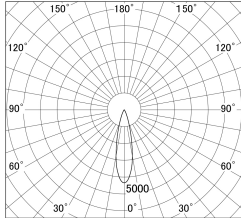

Item no. DD161-0825MW9040-FX-TL

Series Name: AMMA Φ80 series Lens type Fixed Antiglare (DD161-AG-FX)

■ Lighting Distribution Curve (cd/1000 lm)

■ Direct Horizontal Illuminance (lx)

Installation	Recessed mount
Type	High-efficiency antiglare type fixed downlight
Fixture wattage	7.5W
Beam angle	25deg
Color Temp.	4000K
CRI	Ra>90
Luminous	794 lm
Body	Die-cast aluminum alloy
Body finish	N/A
Trim finish	White
Reflector finish	Mirror
IP Rate	IP20
Light source	COB module
Input Voltage	AC220~240V
Dimming Type	Non-Dimmable
Certificate	CE,CCC
Cut Hole	80mm