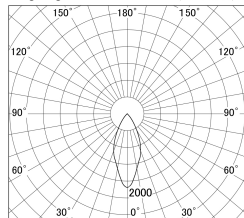

■ Lighting Distribution Curve (cd/1000 lm)