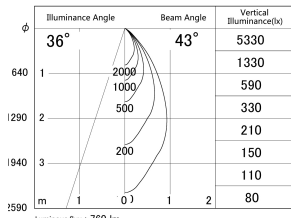

Item no. DD161-0845MW9040-FX-TL

Series Name: AMMA Φ80 series Lens type Fixed Antiglare (DD161-AG-FX)

■ Lighting Distribution Curve (cd/1000 lm)

Installation	Recessed mount
Type	High-efficiency antiglare type fixed downlight
Fixture wattage	7.5W
Beam angle	43deg
Color Temp.	4000K
CRI	Ra>90
Luminous	758 lm
Body	Die-castaluminumalloy
Body finish	N/A
Trim finish	White
Reflector finish	Mirror
IP Rate	IP20
Light source	COB module
Input Voltage	AC220~240V
Dimming Type	Non-Dimmable
Certificate	CE,CCC
Cut Hole	80mm