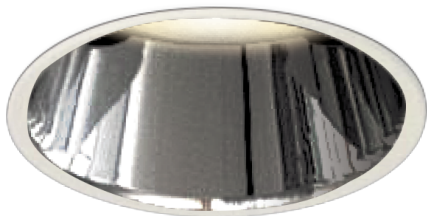

Item no. DD161-0845MW9040-FX-TL

Series Name: AMMA Φ80 series Lens type Fixed Antiglare (DD161-AG-FX)