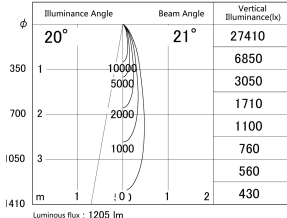

Item no. DD161-1020MW9040-FX-TL

Series Name: AMMA Φ80 series Lens type Fixed Antiglare (DD161-AG-FX)

■ Lighting Distribution Curve (cd/1000 lm)

Installation	Recessed mount
Type	High-efficiency antiglare type fixed downlight
Fixture wattage	10.5W
Beam angle	21deg
Color Temp.	4000K
CRI	Ra>90
Luminous	1204 lm
Body	Die-castaluminumalloy
Body finish	N/A
Trim finish	White
Reflector finish	Mirror
IP Rate	IP20
Light source	COB module
Input Voltage	AC220~240V
Dimming Type	Non-Dimmable
Certificate	CE,CCC
Cut Hole	80mm