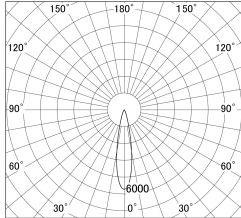

■ Lighting Distribution Curve (cd/1000 lm)