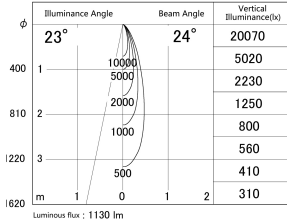

Item no. DD161-1025MW9040-FX-TL

Series Name: AMMA Φ80 series Lens type Fixed Antiglare (DD161-AG-FX)

■ Lighting Distribution Curve (cd/1000 lm)

Installation	Recessed mount
Type	High-efficiency antiglare type fixed downlight
Fixture wattage	10.5W
Beam angle	24deg
Color Temp.	4000K
CRI	Ra>90
Luminous	1130 lm
Body	Die-cast aluminum alloy
Body finish	N/A
Trim finish	White
Reflector finish	Mirror
IP Rate	IP20
Light source	COB module
Input Voltage	AC220~240V
Dimming Type	Non-Dimmable
Certificate	CE,CCC
Cut Hole	80mm