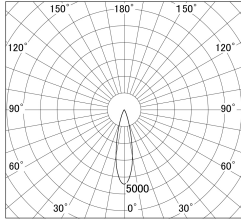

■ Lighting Distribution Curve (cd/1000 lm)