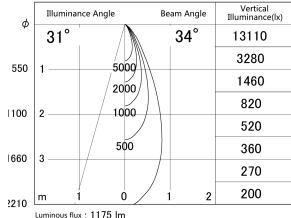

Item no. DD161-1035MW9040-FX-TL

Series Name: AMMA Φ80 series Lens type Fixed Antiglare (DD161-AG-FX)

■ Lighting Distribution Curve (cd/1000 lm)

■ Direct Horizontal Illuminance (lx)

Installation	Recessed mount
Type	High-efficiency antiglare type fixed downlight
Fixture wattage	10.5W
Beam angle	34deg
Color Temp.	4000K
CRI	Ra>90
Luminous	1174 lm
Body	Die-castaluminumalloy
Body finish	N/A
Trim finish	White
Reflector finish	Mirror
IP Rate	IP20
Light source	COB module
Input Voltage	AC220~240V
Dimming Type	Non-Dimmable
Certificate	CE,CCC
Cut Hole	80mm