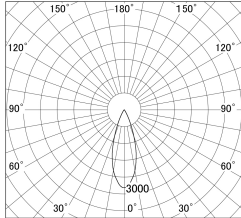

Item no. DD161-1035MW9040-FX-TL

Series Name: AMMA Φ80 series Lens type Fixed Antiglare (DD161-AG-FX)

■ Lighting Distribution Curve (cd/1000 lm)

■ Direct Horizontal Illuminance (lx)

Installation	Recessed mount
Type	High-efficiency antiglare type fixed downlight
Fixture wattage	10.5W
Beam angle	34deg
Color Temp.	4000K
CRI	Ra>90
Luminous	1174 lm
Body	Die-castaluminumalloy
Body finish	N/A
Trim finish	White
Reflector finish	Mirror
IP Rate	IP20
Light source	COB module
Input Voltage	AC220~240V
Dimming Type	Non-Dimmable
Certificate	CE,CCC
Cut Hole	80mm