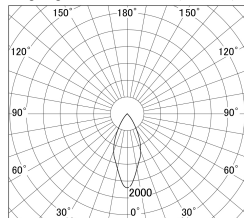

■ Lighting Distribution Curve (cd/1000 lm)