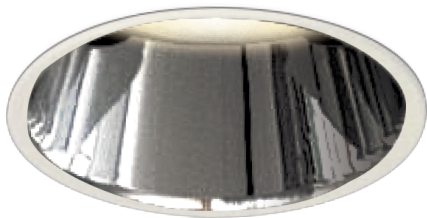

Item no. DD161-1045MW9040-FX-TL

Series Name: AMMA Φ80 series Lens type Fixed Antiglare (DD161-AG-FX)