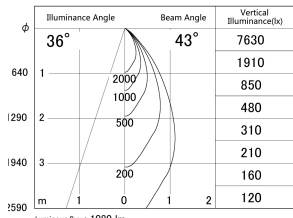

Item no. DD161-1045MW9040-FX-TL

Series Name: AMMA Φ80 series Lens type Fixed Antiglare (DD161-AG-FX)

■ Lighting Distribution Curve (cd/1000 lm)

Installation	Recessed mount
Type	High-efficiency antiglare type fixed downlight
Fixture wattage	10.5W
Beam angle	43deg
Color Temp.	4000K
CRI	Ra>90
Luminous	1078 lm
Body	Die-castaluminumalloy
Body finish	N/A
Trim finish	White
Reflector finish	Mirror
IP Rate	IP20
Light source	COB module
Input Voltage	AC220~240V
Dimming Type	Non-Dimmable
Certificate	CE,CCC
Cut Hole	80mm