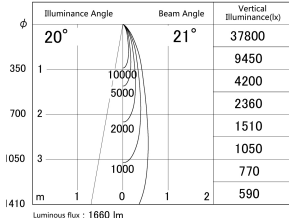

Item no. DD161-1520MW9040-FX-TL

Series Name: AMMA Φ80 series Lens type Fixed Antiglare (DD161-AG-FX)

■ Lighting Distribution Curve (cd/1000 lm)

■ Direct Horizontal Illuminance (lx)

Installation	Recessed mount
Type	High-efficiency antiglare type fixed downlight
Fixture wattage	14W
Beam angle	21deg
Color Temp.	4000K
CRI	Ra>90
Luminous	1660 lm
Body	Die-cast aluminum alloy
Body finish	N/A
Trim finish	White
Reflector finish	Mirror
IP Rate	IP20
Light source	COB module
Input Voltage	AC220~240V
Dimming Type	Non-Dimmable
Certificate	CE,CCC
Cut Hole	80mm