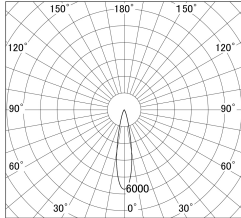

Item no. DD161-1520MW9040-FX-TL

Series Name: AMMA Φ80 series Lens type Fixed Antiglare (DD161-AG-FX)

■ Lighting Distribution Curve (cd/1000 lm)

■ Direct Horizontal Illuminance (lx)

Installation	Recessed mount
Type	High-efficiency antiglare type fixed downlight
Fixture wattage	14W
Beam angle	21deg
Color Temp.	4000K
CRI	Ra>90
Luminous	1660 lm
Body	Die-cast aluminum alloy
Body finish	N/A
Trim finish	White
Reflector finish	Mirror
IP Rate	IP20
Light source	COB module
Input Voltage	AC220~240V
Dimming Type	Non-Dimmable
Certificate	CE,CCC
Cut Hole	80mm