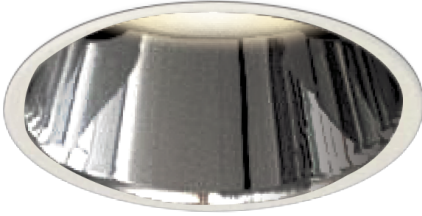

Item no. DD161-1520MW9040-FX-TL

Series Name: AMMA Φ80 series Lens type Fixed Antiglare (DD161-AG-FX)

■ Lighting Distribution Curve (cd/1000 lm)

■ Direct Horizontal Illuminance (lx)

Installation	Recessed mount
Type	High-efficiency antiglare type fixed downlight
Fixture wattage	14W
Beam angle	21deg
Color Temp.	4000K
CRI	Ra>90
Luminous	1660 lm
Body	Die-cast aluminum alloy
Body finish	N/A
Trim finish	White
Reflector finish	Mirror
IP Rate	IP20
Light source	COB module
Input Voltage	AC220~240V
Dimming Type	Non-Dimmable
Certificate	CE,CCC
Cut Hole	80mm