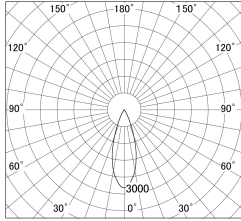

■ Lighting Distribution Curve (cd/1000 lm)