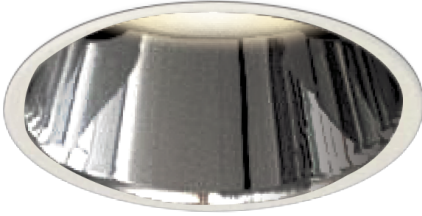

Item no. DD161-1535MW9040-FX-TL

Series Name: AMMA Φ80 series Lens type Fixed Antiglare (DD161-AG-FX)