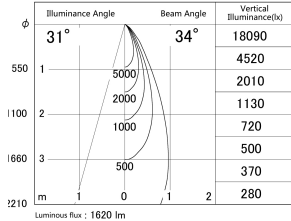

Item no. DD161-1535MW9040-FX-TL

Series Name: AMMA Φ80 series Lens type Fixed Antiglare (DD161-AG-FX)

■ Lighting Distribution Curve (cd/1000 lm)

Installation	Recessed mount
Type	High-efficiency antiglare type fixed downlight
Fixture wattage	14W
Beam angle	34deg
Color Temp.	4000K
CRI	Ra>90
Luminous	1620 lm
Body	Die-castaluminumalloy
Body finish	N/A
Trim finish	White
Reflector finish	Mirror
IP Rate	IP20
Light source	COB module
Input Voltage	AC220~240V
Dimming Type	Non-Dimmable
Certificate	CE,CCC
Cut Hole	80mm