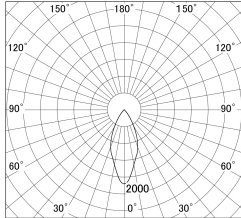

■ Lighting Distribution Curve (cd/1000 lm)