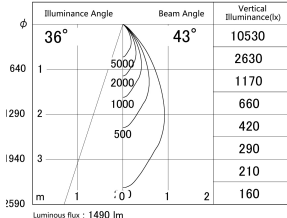

Item no. DD161-1545MW9040-FX-TL

Series Name: AMMA Φ80 series Lens type Fixed Antiglare (DD161-AG-FX)

■ Lighting Distribution Curve (cd/1000 lm)

Installation	Recessed mount
Type	High-efficiency antiglare type fixed downlight
Fixture wattage	14W
Beam angle	43deg
Color Temp.	4000K
CRI	Ra>90
Luminous	1488 lm
Body	Die-castaluminumalloy
Body finish	N/A
Trim finish	White
Reflector finish	Mirror
IP Rate	IP20
Light source	COB module
Input Voltage	AC220~240V
Dimming Type	Non-Dimmable
Certificate	CE,CCC
Cut Hole	80mm