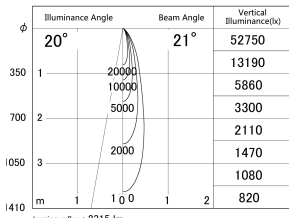

Item no. DD161-2020MW9040-FX-TL

Series Name: AMMA Φ80 series Lens type Fixed Antiglare (DD161-AG-FX)

■ Lighting Distribution Curve (cd/1000 lm)

Installation	Recessed mount
Type	High-efficiency antiglare type fixed downlight
Fixture wattage	21W
Beam angle	21deg
Color Temp.	4000K
CRI	Ra>90
Luminous	2317 lm
Body	Die-castaluminum alloy
Body finish	N/A
Trim finish	White
Reflector finish	Mirror
IP Rate	IP20
Light source	COB module
Input Voltage	AC220~240V
Dimming Type	Non-Dimmable
Certificate	CE,CCC
Cut Hole	80mm