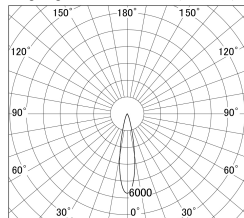

■ Lighting Distribution Curve (cd/1000 lm)