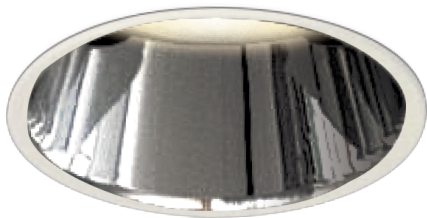

Item no. DD161-2025MW9040-FX-TL

Series Name: AMMA Φ80 series Lens type Fixed Antiglare (DD161-AG-FX)