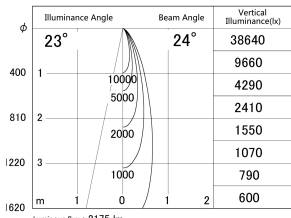

Item no. DD161-2025MW9040-FX-TL

Series Name: AMMA Φ80 series Lens type Fixed Antiglare (DD161-AG-FX)

■ Lighting Distribution Curve (cd/1000 lm)

Installation	Recessed mount
Type	High-efficiency antiglare type fixed downlight
Fixture wattage	21W
Beam angle	24deg
Color Temp.	4000K
CRI	Ra>90
Luminous	2175 lm
Body	Die-castaluminumalloy
Body finish	N/A
Trim finish	White
Reflector finish	Mirror
IP Rate	IP20
Light source	COB module
Input Voltage	AC220~240V
Dimming Type	Non-Dimmable
Certificate	CE,CCC
Cut Hole	80mm