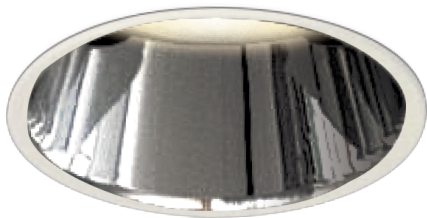

Item no. DD161-2035MW9040-FX-TL

Series Name: AMMA Φ80 series Lens type Fixed Antiglare (DD161-AG-FX)