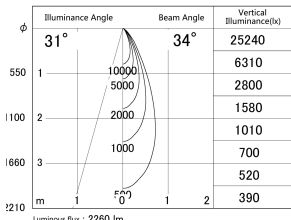

Item no. DD161-2035MW9040-FX-TL

Series Name: AMMA Φ80 series Lens type Fixed Antiglare (DD161-AG-FX)

■ Lighting Distribution Curve (cd/1000 lm)

Installation	Recessed mount
Type	High-efficiency antiglare type fixed downlight
Fixture wattage	21W
Beam angle	34deg
Color Temp.	4000K
CRI	Ra>90
Luminous	2261 lm
Body	Die-castaluminumalloy
Body finish	N/A
Trim finish	White
Reflector finish	Mirror
IP Rate	IP20
Light source	COB module
Input Voltage	AC220~240V
Dimming Type	Non-Dimmable
Certificate	CE,CCC
Cut Hole	80mm