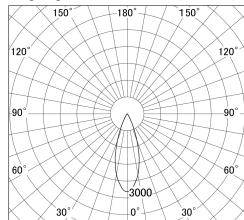

■ Lighting Distribution Curve (cd/1000 lm)