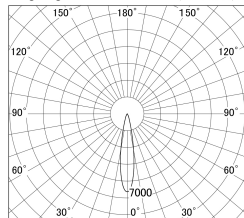

Installation	Recessed mount
Type	High-efficiency antiglare type fixed downlight
Fixture wattage	24W
Beam angle	19deg
Color Temp.	4000K
CRI	Ra>90
Luminous	2331 lm
Body	Die-castaluminumalloy
Body finish	N/A
Trim finish	White
Reflector finish	Mirror
IP Rate	IP20
Light source	COB module
Input Voltage	AC220~240V
Dimming Type	Non-Dimmable
Certificate	CE,CCC
Cut Hole	80mm

■ Lighting Distribution Curve (cd/1000 lm)