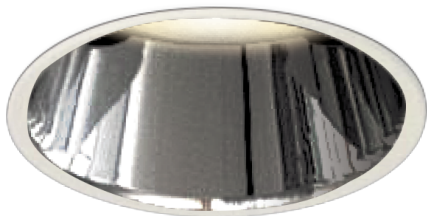

Item no. DD161-2520MW9040-FX-TL

Series Name: AMMA Φ80 series Lens type Fixed Antiglare (DD161-AG-FX)