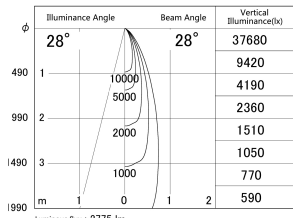

Item no. DD161-2525MW9040-FX-TL

Series Name: AMMA Φ80 series Lens type Fixed Antiglare (DD161-AG-FX)

■ Lighting Distribution Curve (cd/1000 lm)

Installation	Recessed mount
Type	High-efficiency antiglare type fixed downlight
Fixture wattage	24W
Beam angle	28deg
Color Temp.	4000K
CRI	Ra>90
Luminous	2776 lm
Body	Die-castaluminumalloy
Body finish	N/A
Trim finish	White
Reflector finish	Mirror
IP Rate	IP20
Light source	COB module
Input Voltage	AC220~240V
Dimming Type	Non-Dimmable
Certificate	CE,CCC
Cut Hole	80mm