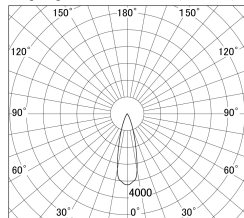

■ Lighting Distribution Curve (cd/1000 lm)