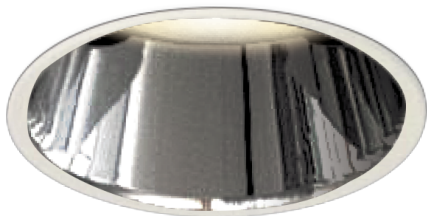

Item no. DD161-2525MW9040-FX-TL

Series Name: AMMA Φ80 series Lens type Fixed Antiglare (DD161-AG-FX)